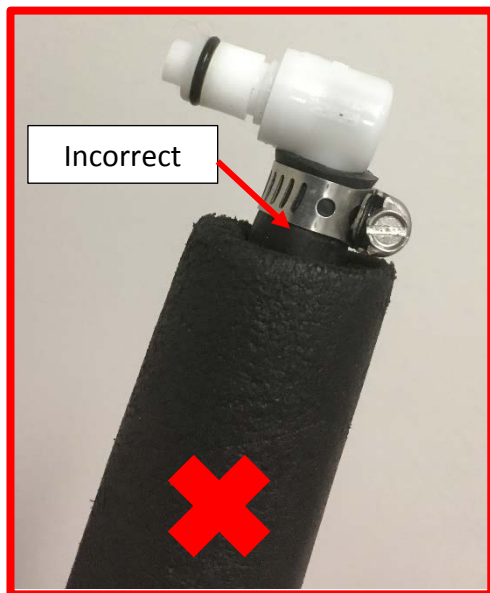

CH03 Chiller

CH04 Chiller

CH05 Chiller

Existing hose is not adequately rated for the water pressure generated by the CH05 or AFA ultraCUBE.

Remove and discard these hoses.

**Includes part numbers:
190321, 500102, 500173, 500174**