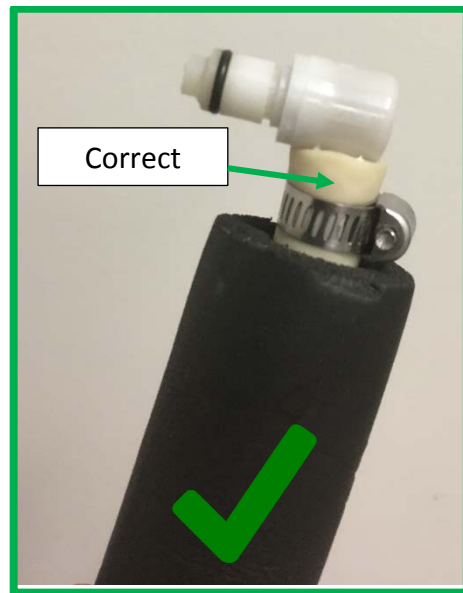

CH03 Chiller

CH04 Chiller

CH05 Chiller

Existing hose is not adequately rated for the water pressure generated by the CH05 or AFA ultraCUBE.

Remove and discard these hoses.

**Includes part numbers:
190321, 500102, 500173, 500174**